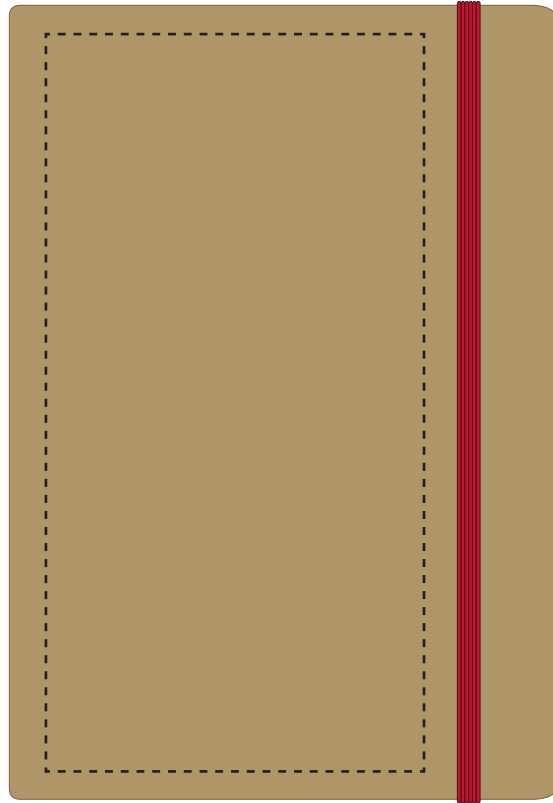

Your Ref:	Quantity:	Product Code: QS0545
Our Ref:	Version: 1	Product Colour: RED

PRINTING CONCERNS: SMALL DETAILS WILL FILL**PRODUCT INFO: DUE TO THE NATURE OF THE PRODUCT THE PRINT POSITION MAY VARY BY 2 - 3 MM**

We stock this item in the following colours

**PANTONE REFERENCE(S)**

Full colour printing

Product Image for visualisation
- colours may vary

ARTWORK SCALE 50%

- CENTRED TO PRINT AREA
- CENTRED TO NOTEBOOK

The dashed line is to demonstrate print area and will not appear on your printed item